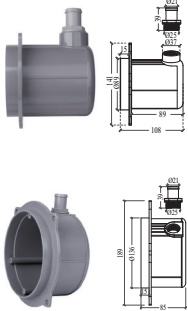

Model : ZERN-RC-SS160L

Dimension ( mm )

Beam Angle

Model : ZERN-RC-SS160L

Dimension ( mm )

Beam Angle

#### Plastic niche for concrete pool

ZERN-RC-SS160L-ABS