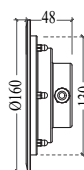

Model : ZERN-RC-SS160L

Dimension ( mm )

Beam Angle

Model : ZERN-RC-SS160L

Dimension ( mm )

Beam Angle