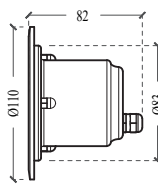

Model : ZERN-RC-SS160L

Dimension ( mm )

Beam Angle

Model : ZERN-RC-SS160L

Dimension ( mm )

Beam Angle