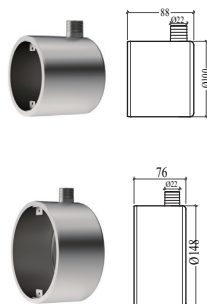

Stainless steel niche for concrete pool

ZERN-RC-SS160L-ABS