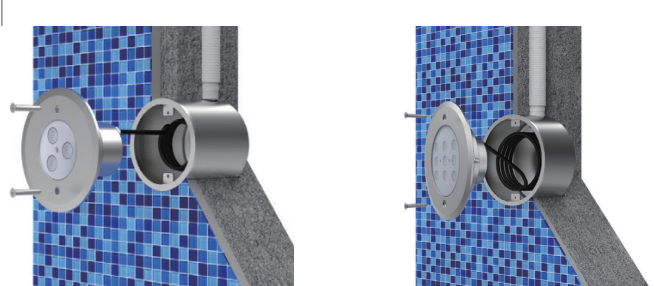

#### Plastic niche for concrete pool

ZERN-RC-SS160L-ABS

#### Stainless steel niche for concrete pool

ZERN-RC-SS160L-ABS

#### Installation Diagram

\* Easy maintenance

- Modular LED for easy replacement
- Opening and closing possible of LED module part and power supply part
- Customizable beam angle
- Temperature max 50°